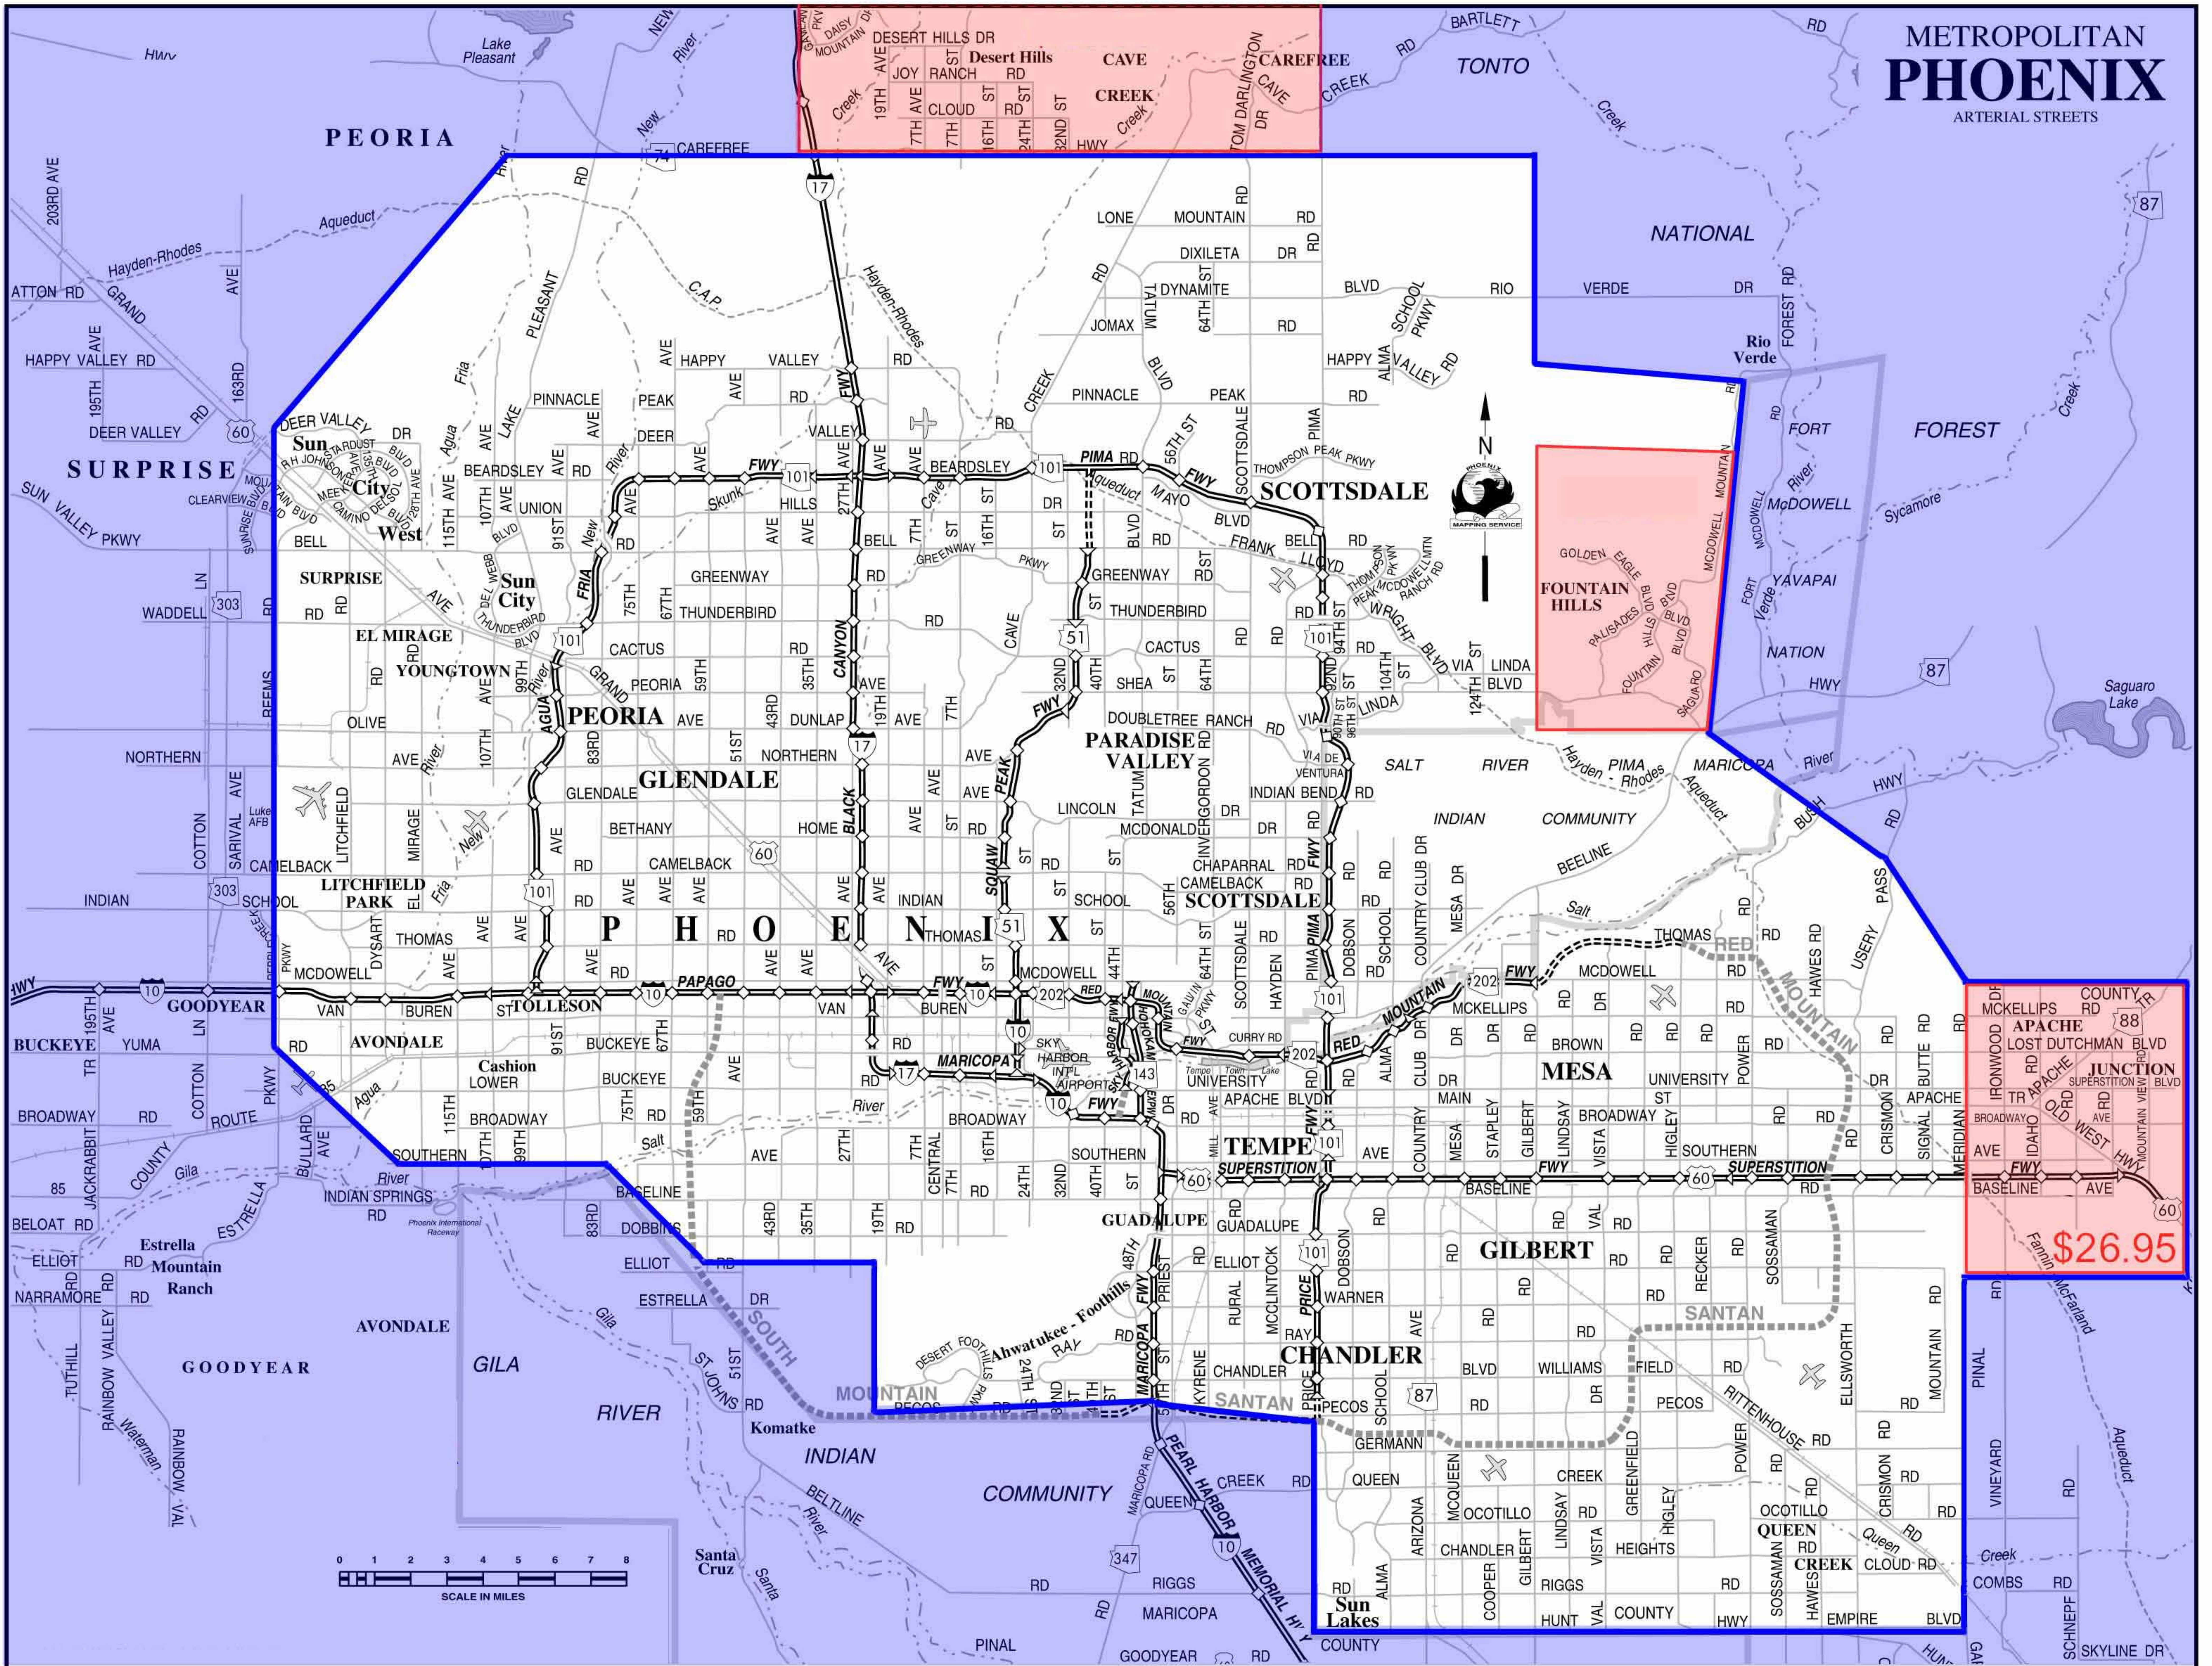

METROPOLITAN PHOENIX

ARTERIAL STREETS

Fountain Hills

APACHE JUNCTION

\$26.95